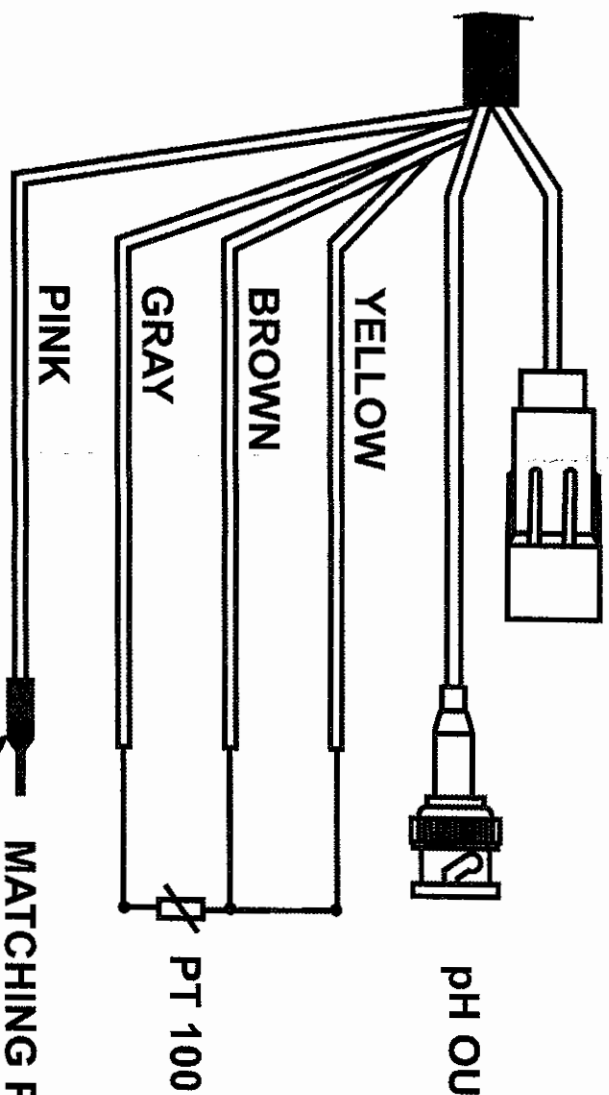

PROBE CONNECTION FOR:

- HI6101205**
- HI6101405**
- HI6101605**
- HI6101805**

Connection for batt. HI740031

MATCHING PIN

N.B. REMOVE PROTECTION SLEEVE BEFORE USE